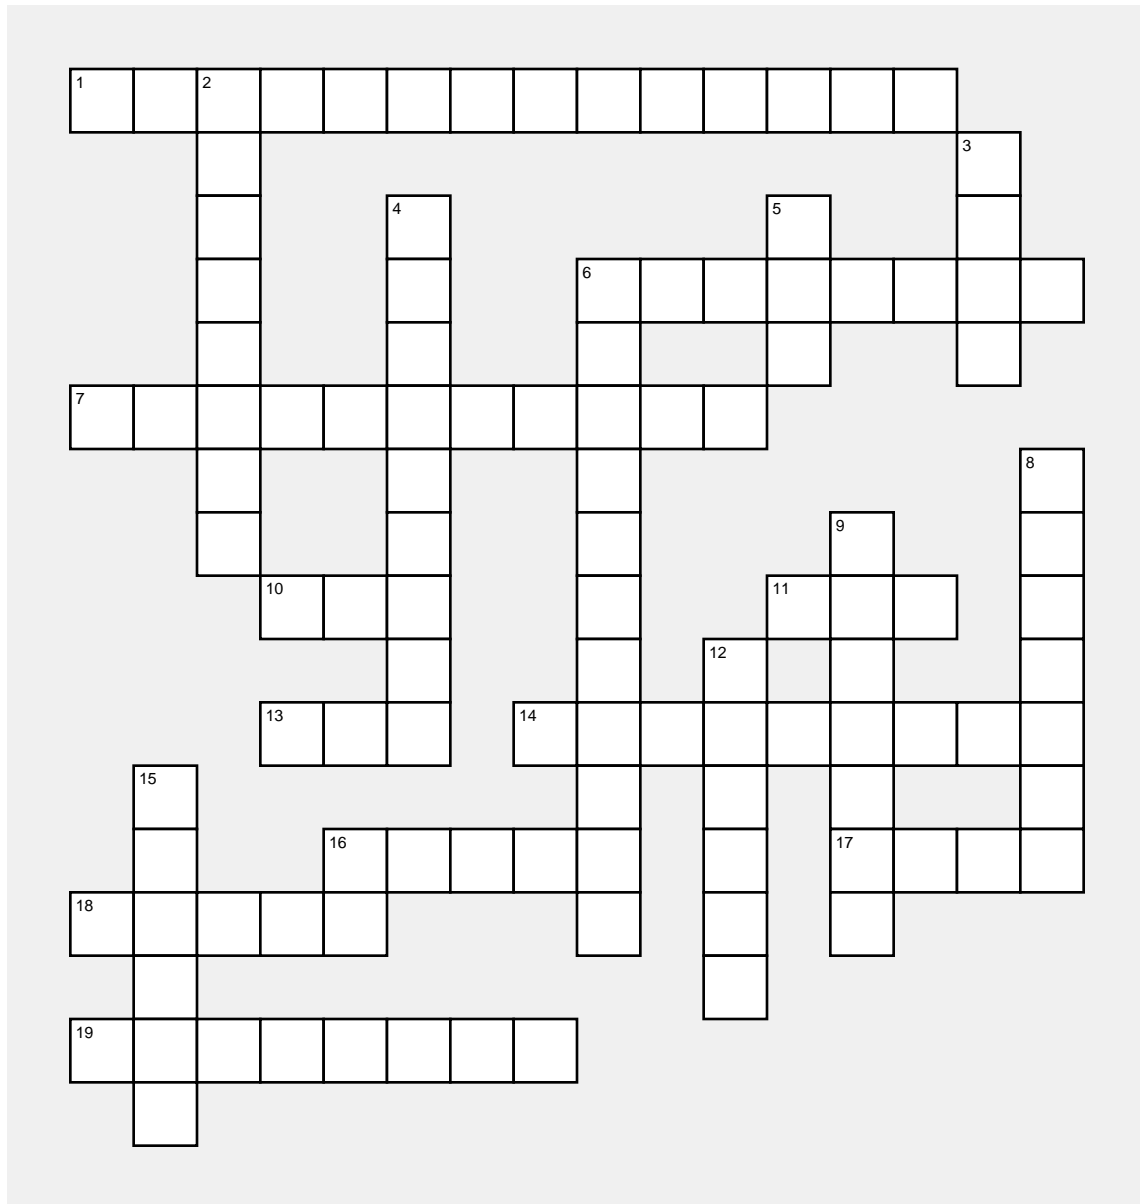

# Komm Mit: Kap 1-1

## Horizontal

- 1) GOODBYE
- 6) HELLO
- 7) WHAT'S YOUR NAME? HOW ARE YOU CALLED?
- 10) AND
- 11) THE (FEM.)
- 13) THE (NEUT)
- 14) HI (SOUTH GERMAN, AUSTRIAN)
- 16) BOY
- 17) NO
- 18) GREAT
- 19) THE TEACHER (FEMALE)

## Vertical

- 2) MISS, MS.
- 3) MRS.
- 4) WHO IS THAT
- 5) THE (MASC)
- 6) GOOD MORNING
- 8) GIRL
- 9) SEE YOU LATER
- 12) BYE (SOUTH GERMAN, AUSTRIAN, SWISS)
- 15) MORNING
- 16) YES